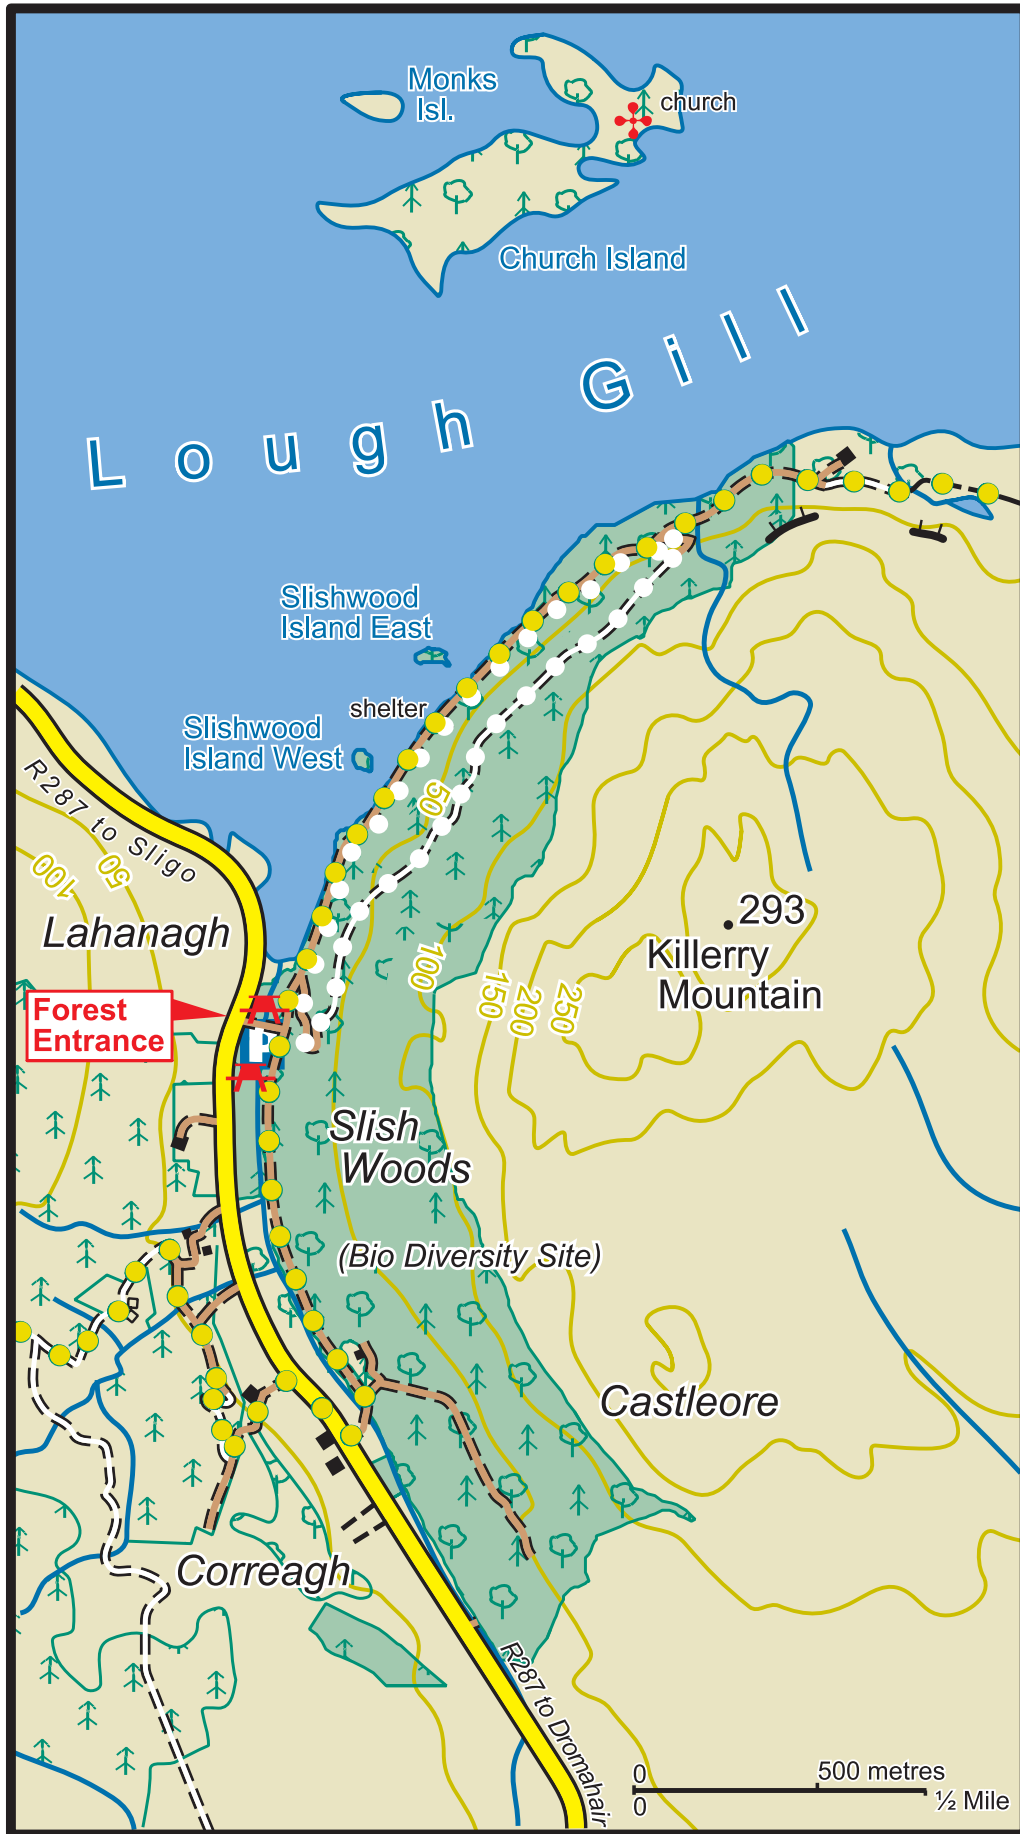

# Slishwood

- Main Road
- Minor Road
- Forest Road
- Forest Track
- Path
- Viewpoint

- Car Park
- Parking Spot
- Heritage Site
- Picnic Area
- Refreshments
- Toilets

- Coillte Properties
- Conifer Forest
- Broadleaf Forest

- Sligo Way (National Waymarked Way)
- Forest Walk

The representation on the map of roads, tracks and paths outside Coillte property should not be interpreted as conferring a right of way.